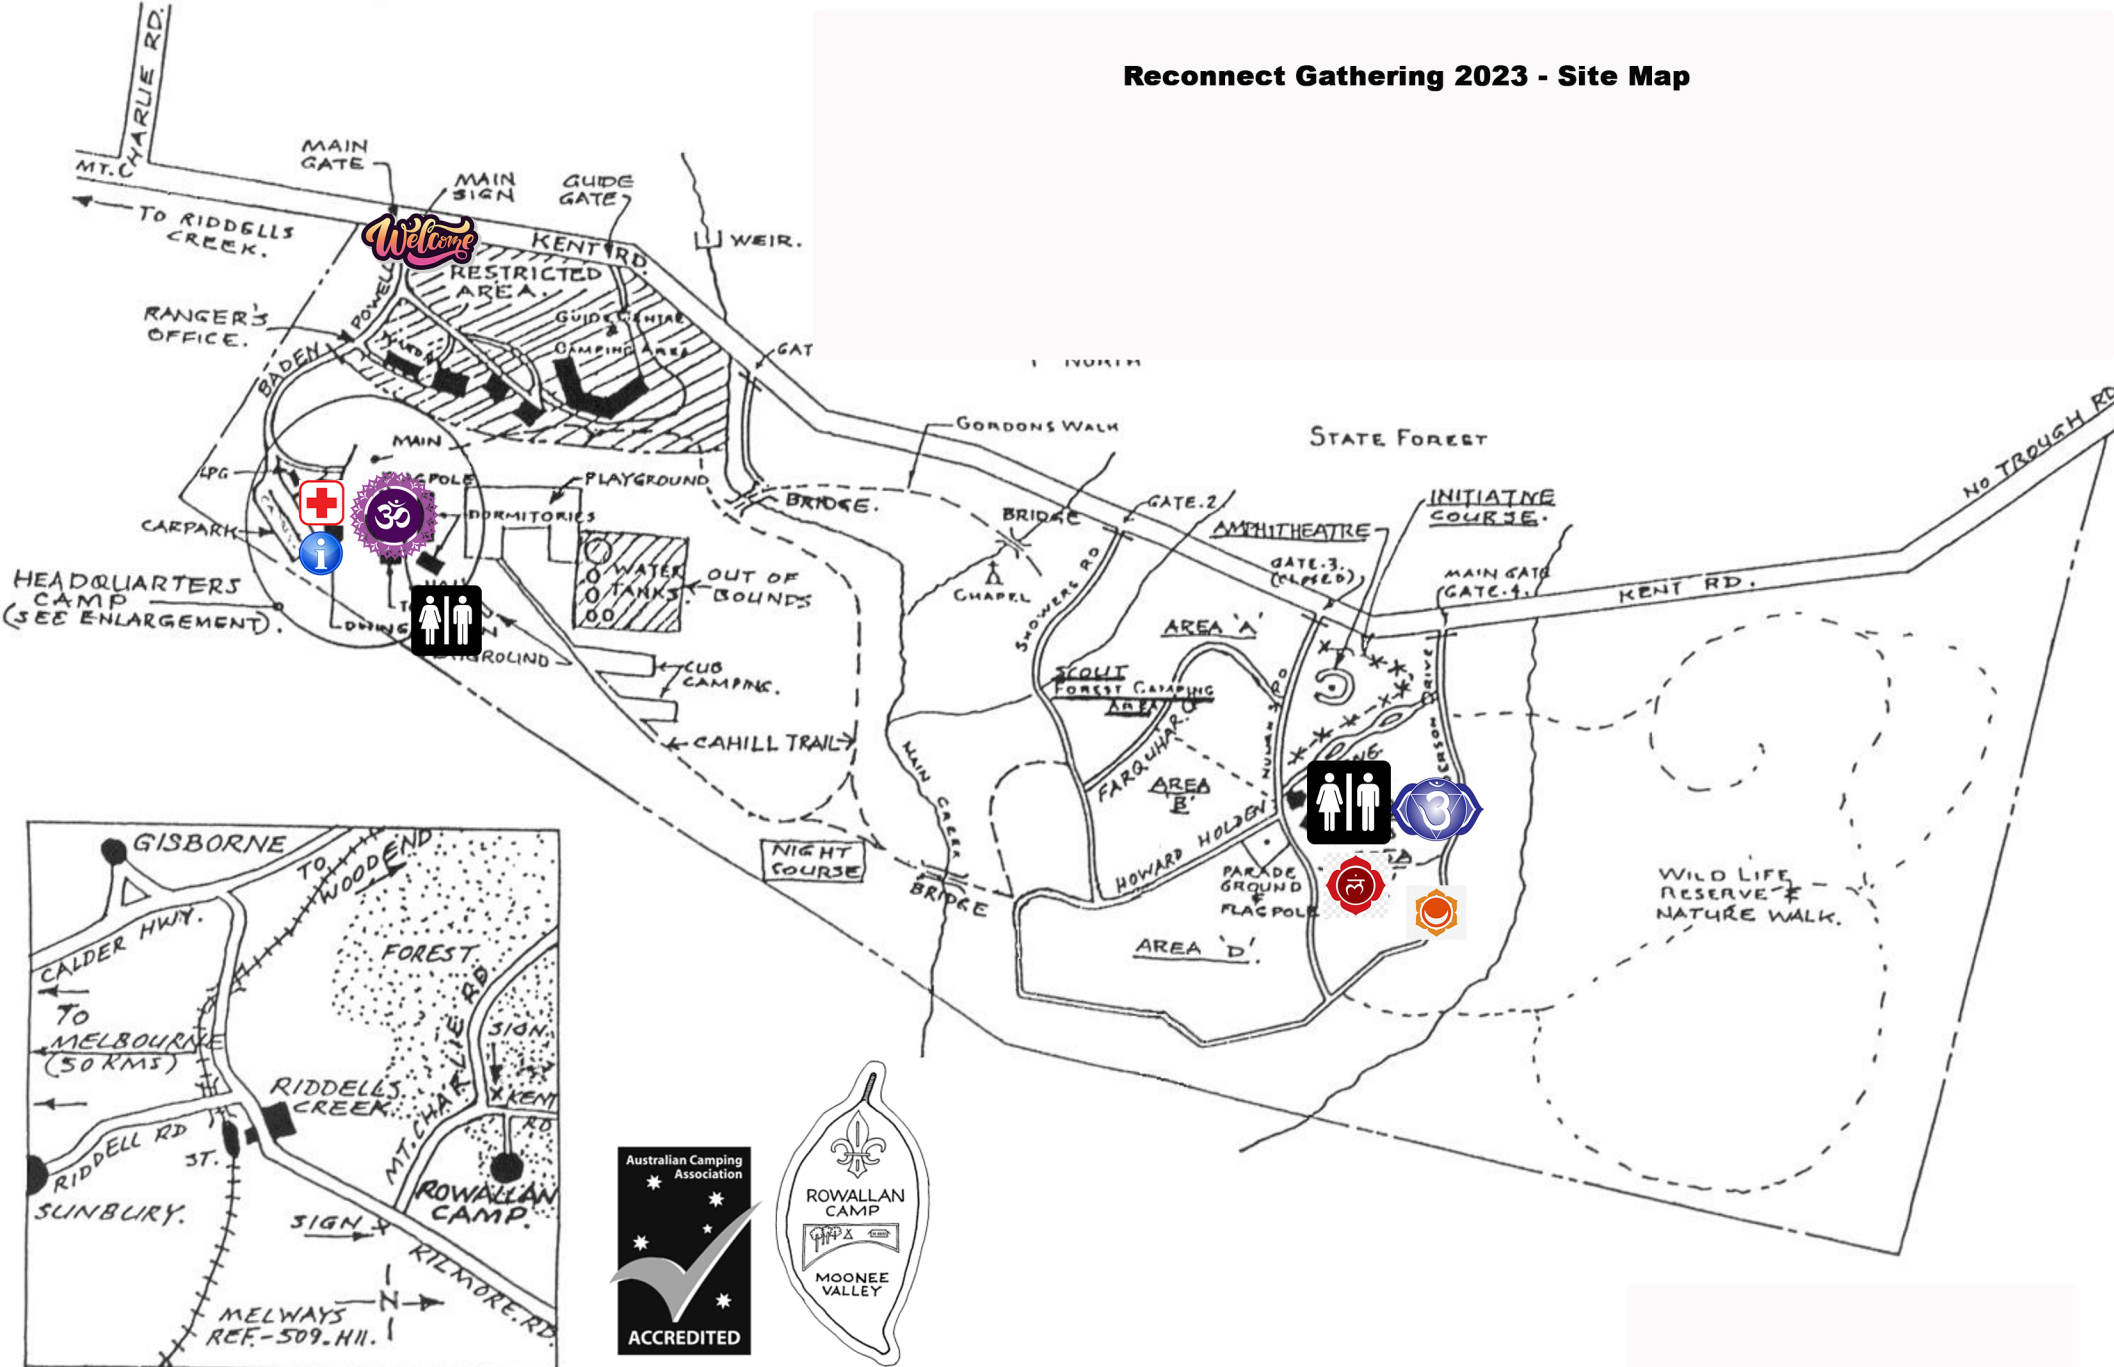

Reconnect Gathering 2023 - Site Map

- ### Legends
-  Info
 -  First Aid
 -  Toilets and showers
 -  Welcome tent
 - Workshop spaces**
 -  Muladhara / Market
 -  Light Temple
 -  Shiva Shakti temple
 -  Wellness tent